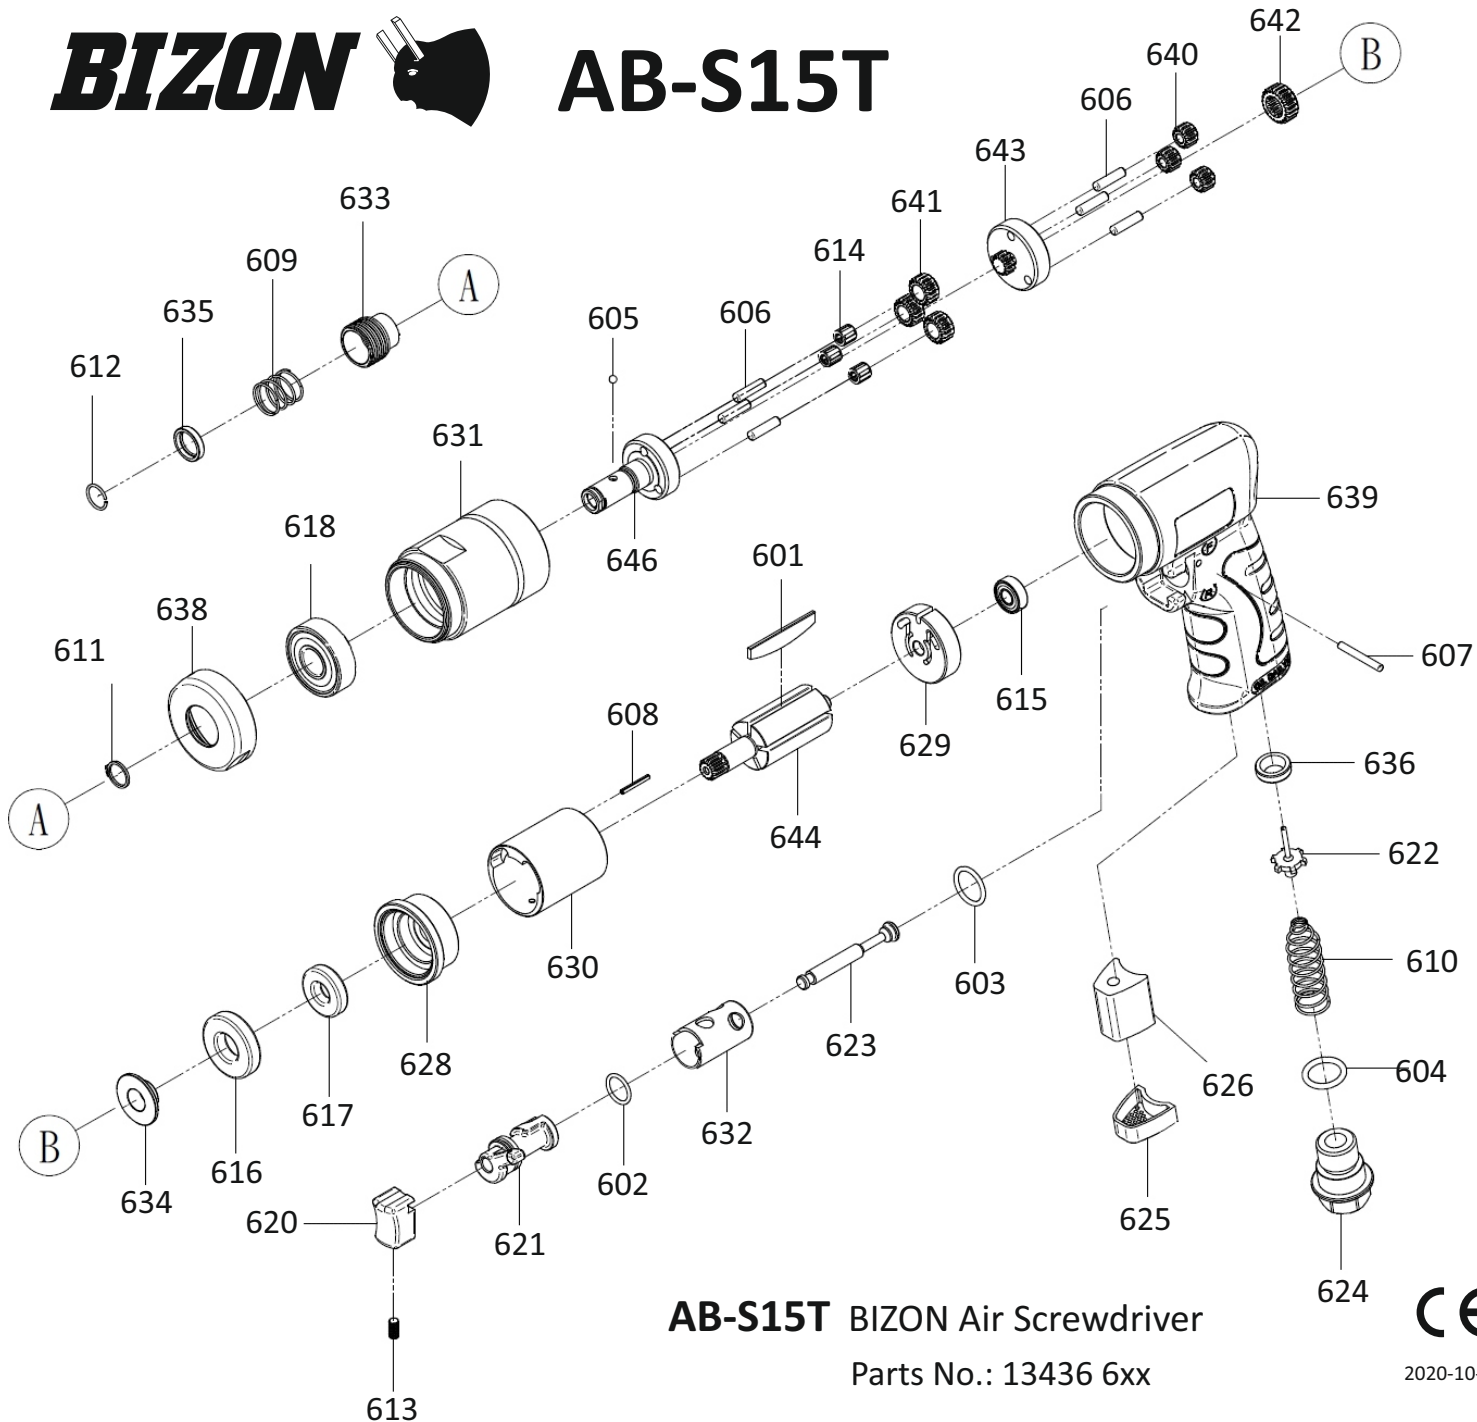

BIZON

AB-S15T

AB-S15T BIZON Air Screwdriver

Parts No.: 13436 6xx

2020-10-05

Part. No.	Description	Q'ty
13436 601	ROTOR BLADE	5
13436 602	O-RING (P11x1.5)	1
13436 603	O-RING (P14x1.9)	1
13436 604	O-RING (P14)	1
13436 605	STEEL BALL (Ø 3,175mm)	1
13436 606	PIN (Ø4x16)	3
13436 607	PIN (Ø 3x24)	1
13436 608	PIN (Ø 2x16)	1
13436 609	SPRING	1
13436 610	SPRING	1
13436 611	STOPPING WHEEL	1
13436 612	RETAINING RING	1
13436 613	SCREW	1
13436 614	BALL BEARING	3
13436 615	BALL BEARING (696-2Z)	1
13436 616	BALL BEARING (R8)	1
13436 617	BALL BEARING (R6)	1
13436 618	BALL BEARING (6201-2Z)	1
13436 620	GEAR	3
13436 621	GEAR	3
13436 622	GEAR	1
13436 623	GEAR	1
13436 624	SWITCH LEVER	1
13436 625	REVERSE VALVE	1
13436 626	VALVE ROD	1
13436 627	VALVE ROD	1
13436 628	AIR INLET (PT)	1
13436 629	MUFFLER	1
13436 630	MUFFLER	1
13436 631	ROTOR	1
13436 632	FRONT PLATE	1
13436 633	REAR PLATE	1
13436 634	CYLINDER	1
13436 635	GEAR RING	1
13436 636	BUSHING	1
13436 637	BUSHING	1
13436 638	BUSHING	1
13436 639	WASHER	1
13436 640	WASHER	1
13436 641	DRIVING ROD	1
13436 642	FRONT CAP	1
13436 643	HANDLE	1