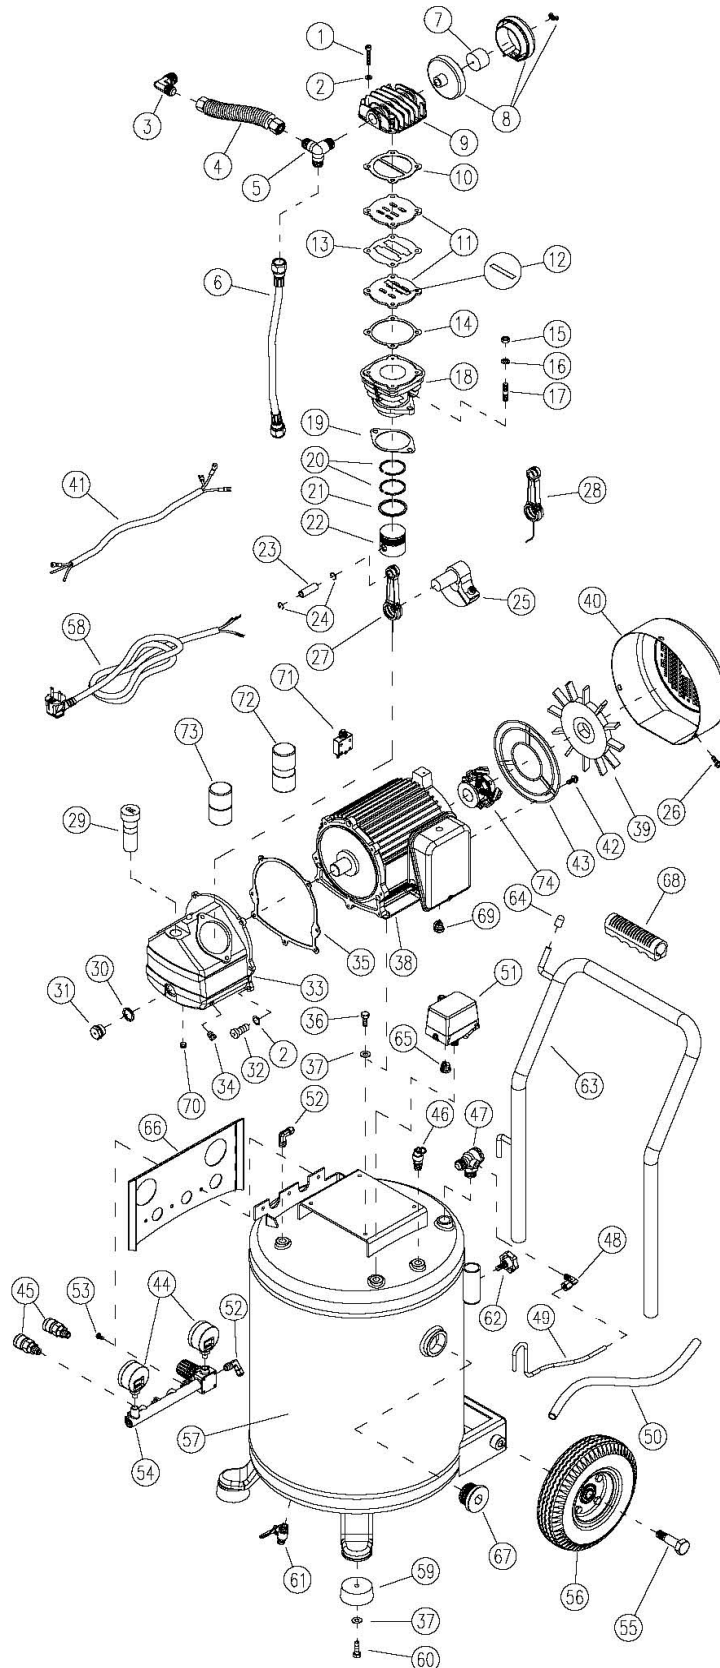

KOMPRESOR PUMPER 433-60

INDEX:433-60

REF. NO.	DESCRIPTION	PART NO.	QTY
1	In six-angle bolt	352087	8
2	Spring washer	382004	15
3	Exhaust elbow	151404	1
4	Exhaust tube set	230036S	1
5	Three way	152401	1
6	Exhaust tube set	242060	1
7	Air filter(element only)	171002	2
8	Air filter	170006	2
9	Cylinder head	101001	2
10	Cylinder head packing	211011	2
11	Inlet & Exhaust valve seat	104005	4
12	Inlet & Exhaust valve plate	125004	4
13	Inlet & Exhaust valve seat packing	212006	2
14	Valve seat packing	213017	2
15	Set nut	371005	4
16	Spring washer	382005	4
17	Double head screw	358001	4
18	Cylinder	201013	2
19	Cylinder packing	214010	2
20	Compression ring	206002	4
21	Oil control ring	207002	2
22	Piston	203002	2
23	Piston pin	204002	2
24	Piston pin snap ring	205001	4
25	Crankshaft	302003	1
26	flange cross bolt	354006	3
27	Rod	316017	1
28	Rod	316018	1
29	Air flue oil filling assembly	324001	1
30	Oil gauge packing	217001	1
31	Oil gauge	321001	1
32	Out six-angle bolt	351043	7
33	Crankcase	301003	1
34	Oil draining plug	360001	1
35	Front cover packing	215002	1
36	Out six-angle bolt	351071	4
37	Plate washer	381041	6
38	Motor	251413	1
39	Radiation fan	431002	1
40	Motor cover	432002	1
41	Cable wire	453001	1
42	flange cross bolt	354002	3
43	safety net	424015	1
44	Pressure gauge	411043-1	2
45	Quick coupler	447015	2
46	Safety valve	407006	1
47	Check valve	409016	1
48	Unloading elbow	151002	1
49	Unloading tube assembly(1/4")	228042	1
50	Unloading tube	247090	1
51	Pressure switch	412013	1
52	Elbow	151209	2
53	ground wire bolt	365004	3
54	Regulator valve	410014	1
55	Tank wheel bolt	351304	2
56	Tank wheel	402007	2
57	Air tank	401091CE	1
58	Power wire	452024	1
59	Tank foot assembly	434006-1	2
60	Out six-angle bolt	351064	2
61	Drain cock	413008	1
62	Out six-angle bolt	351901	2
63	handle	488015	1
64	Cup	439008	2
65	Strain Relief Clip	457004	1
66	Control panel	488017	1
67	Plug	360005	2
68	Rubber handle (1")	435017-1	1
69	Strain Relief Clip	457002	1
70	Plug	360013	1
71	Overload switch	458001	1
72	Start capacitor	460011	1
73	Run capacitor	462014	1
74	Centrifugal switch	459016	1